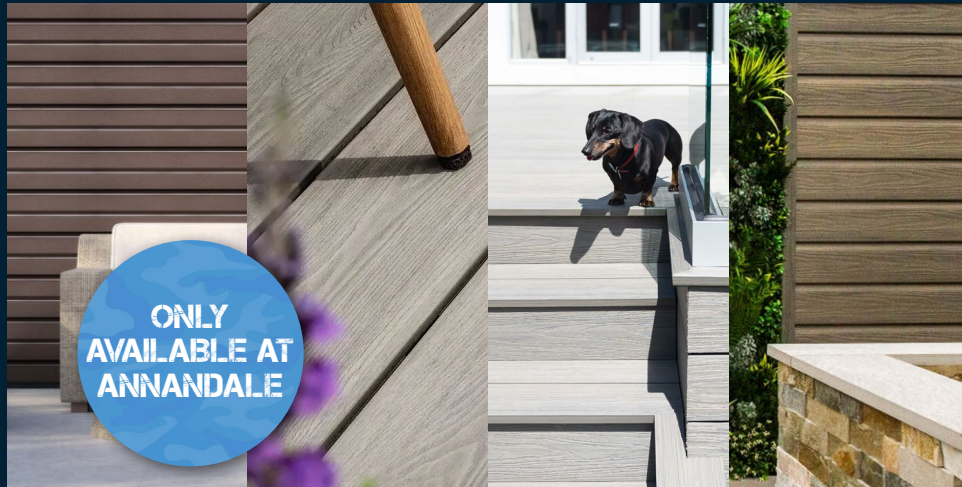

## Composite Prime – Fencing, Cladding & Decking

ONLY AVAILABLE AT ANNANDALE

**£25.31**

HD Fence in Silver, Walnut and Lava

**£32.63**

HD Deck 3D in Black Oak and Weathered Oak

**£38.94**

HD Deck Dual in Antique/Carbon