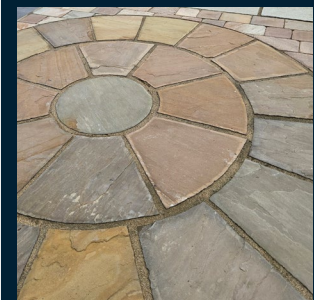

Paving

Biggest paving display

Huge range of paving slabs available

T 253088 E SALES@ANNANDALE.GG
ROUTE DE LA HOUGUE DU POMMIER, VALE, GY6 8BA

ANNANDALE.GG

OPENING TIMES

7.30AM - 5PM MON - FRI
8AM - 12PM SAT