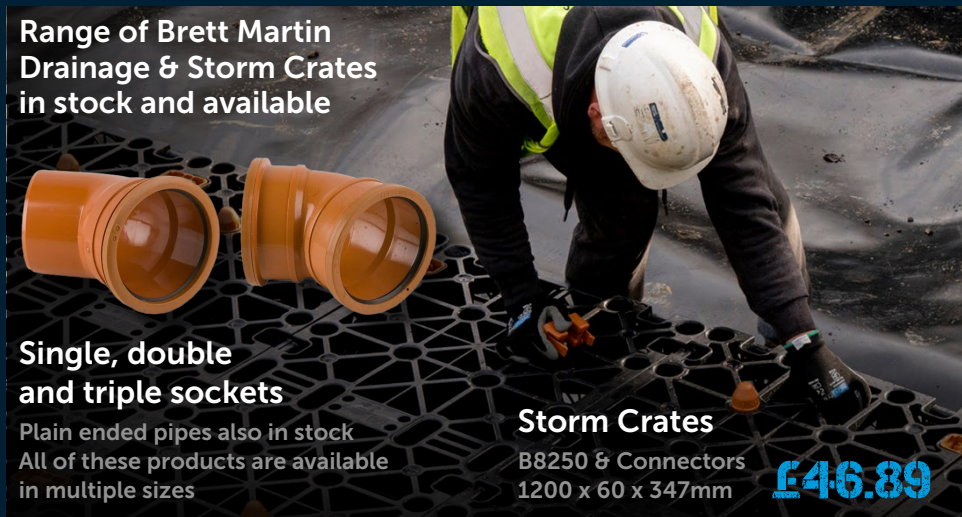

NEW IN · NEW IN · NEW IN · NEW IN · NEW IN **APRIL 24**

ONLY ONE AVAILABLE

**Belle M83B Minimix 150E
Battery Powered Mixer**

£1,086.25 Comes with 5Ah 82v
Battery & Dual Charger

**Thompsons Oil
Cleaner**

1L
Now in stock

**Range of Brett Martin
Drainage & Storm Crates
in stock and available**

**Single, double
and triple sockets**

Plain ended pipes also in stock
All of these products are available
in multiple sizes

Storm Crates

B8250 & Connectors
1200 x 60 x 347mm

£46.89

OFFERS · OFFERS · OFFERS · OFFERS · OFFERS

**75%
OFF**

Block Paving

Lots more types and
colours available

Autumn Gold

Charcoal