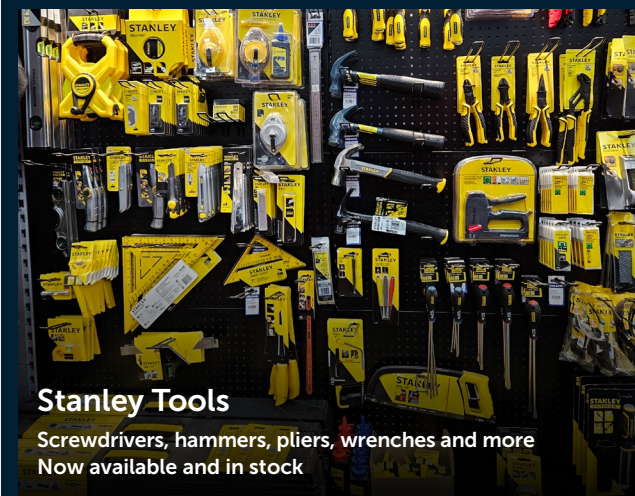

NOW £19.91

140 x 145 x 100 x 1500mm
WAS £35.54

NOW £24.88

140 x 145 x 100 x 1800mm
WAS £42.65

NOW £29.86

Many more various lengths
available while stocks last

Stanley Tools

Screwdrivers, hammers, pliers, wrenches and more
Now available and in stock